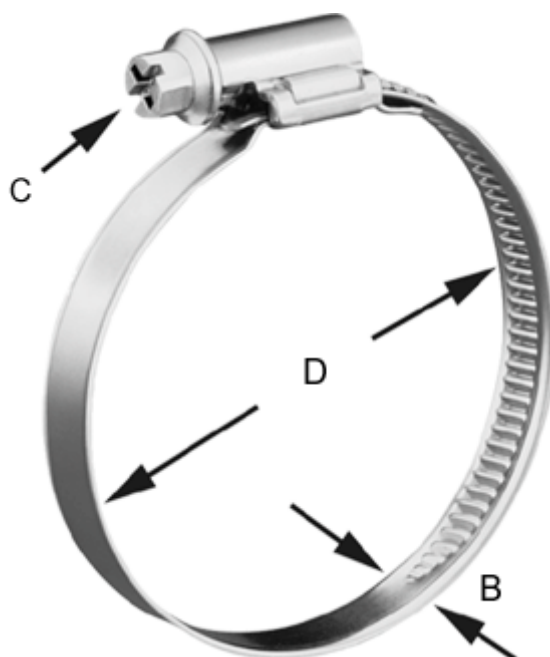

Article number: 021367704090

Description: Worm Drive Hose Clip  
TORRO 80-100/12 C7 W4

## Measures

---

C (screw type) = C7 - 7mm

Diameter D = 80-100

Width B = 12.0